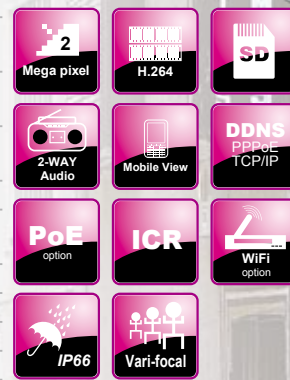

H.264 IP 2 MEGA PIXEL CMOS OUTDOOR IR CAMERA

YUC-H766R / YUC-H796R

YUC-H766R

Feature

- 2 Mega pixel (1600 x 1200) progressive scan CMOS sensor
- H.264/MPEG-4/JPEG triple streams simultaneously
- Waterproof IP66 with long IR distance
- External zoom / focus adjustment
- Up to 32G SD card recording for alarm trigger & network outage
- Optical IR cut removal (ICR) built in
- 2-way audio
- Mobile view support
- WiFi / PoE support

IP cam