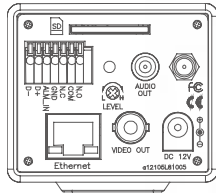

### Feature

- 2 Mega pixel (1600 x 1200) progressive scan
- H.264/MPEG-4/JPEG triple streams simultaneously
- Up to 32G SD card recording for alarm trigger & network outage
- IR cut removal (ICR) for option
- 2-way audio
- Mobile view support
- WiFi / PoE support