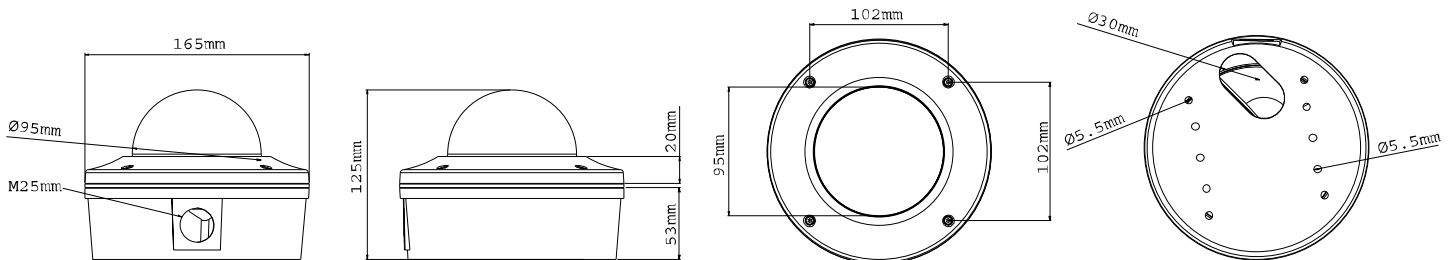

## SPECIFICATIONS

Camera		
Image Sensor		1/2.5" progressive scan CMOS
Picture Elements		2048 (H) x 1536 (V)
Minimum Illumination	Color	1 Lux (1/30 sec), 0.5 Lux (1/5 sec)
	B/W IR ON	0 Lux
Shutter Speed		Automatic, Manual (1/5 ~ 1/8000 sec)
White Balance		Automatic, Manual (2800K ~ 8500K)
Lens		
Megapixel		Yes
Day / Night support		Yes
Max Aperture		F/1.3 ± 5%
Focal Length		2.7 ~ 9 mm
Field of view	Diagonal	118.4° (W) ~ 36.3° (T) ± 5°
	Horizontal	94.7° (W) ~ 29° (T) ± 5°
	Vertical	71.1° (W) ~ 21.8° (T) ± 5°
Operation	Focus	Manual (w / lock)
	Zoom	Manual (w / lock)
	Iris	DC
IR LED Quantity		15 IR LEDs
IR Distance		15 m / 50 ft (Max.)
Operation		
Video Codec		H.264, MPEG4, MJPEG
Video Streaming		Dual Streams from two of H.264, MPEG4 and MJPEG
Frame Rate		30 fps at 1920 x 1080 * The frame rate and the performance may vary depending on the number of connections and data bitrates (different scenes).
Image Setting		Brightness, Contrast, Sharpness, Gamma, White Balance, Flicker-less, Image Orientation, Backlight Compensation
Audio Codec		G.711
Input		1 Input (Dry Contact)
Output		1 Digital Output
Video Resolution		
Main Stream	4:3	2048 x 1536, 1600 x 1200, 1280 x 960, 640 x 480, 320 x 240
	16:9	1920 x 1080, 1280 x 720, 640 x 360, 448 x 252
	5:4	1280 x 1024, 640 x 512, 320 x 256
Sub Stream	4:3	640 x 480, 320 x 240
	16:9	640 x 360, 448 x 252
	5:4	640 x 512, 320 x 256
Network		
Interface		10/100 Ethernet
Ethernet Protocol		HTTP, HTTPS, TCP, UDP, SMTP, FTP, DHCP, NTP, UPnP, DynDNS, 3GPP/ISMA RTSP, PSIA, SNMP
Mechanical		
Lens Mounting		∅ 14 mm
Rotation Axis		3-axis (pan / tilt / roll)
Connectors	Power	2-pin terminal block
	Ethernet	RJ-45
	Audio	1 In (RCA female for microphone) 1 Out (RCA female for speaker)
	Digital I/O	I/O Wires
	Auto Iris	DC drive
	Local Storage	Micro SD/SDHC memory card slot