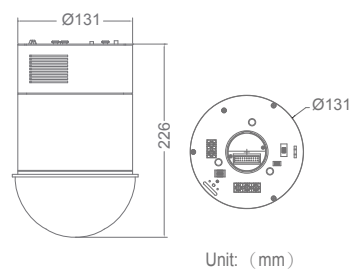

### Dimension

DH701 Integrated High Speed Dome Camera

### Dimension

DH801+ Integrated High Speed Dome Camera