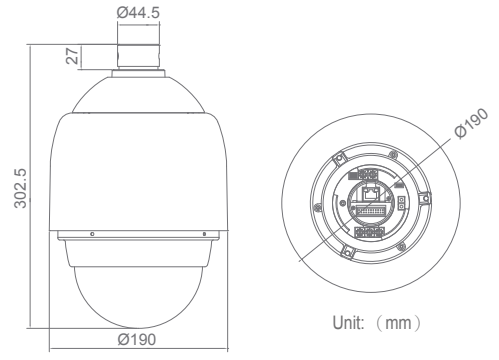

### Dimension

DH701 Integrated High Speed Dome Camera

### Dimension

DH801+ Integrated High Speed Dome Camera